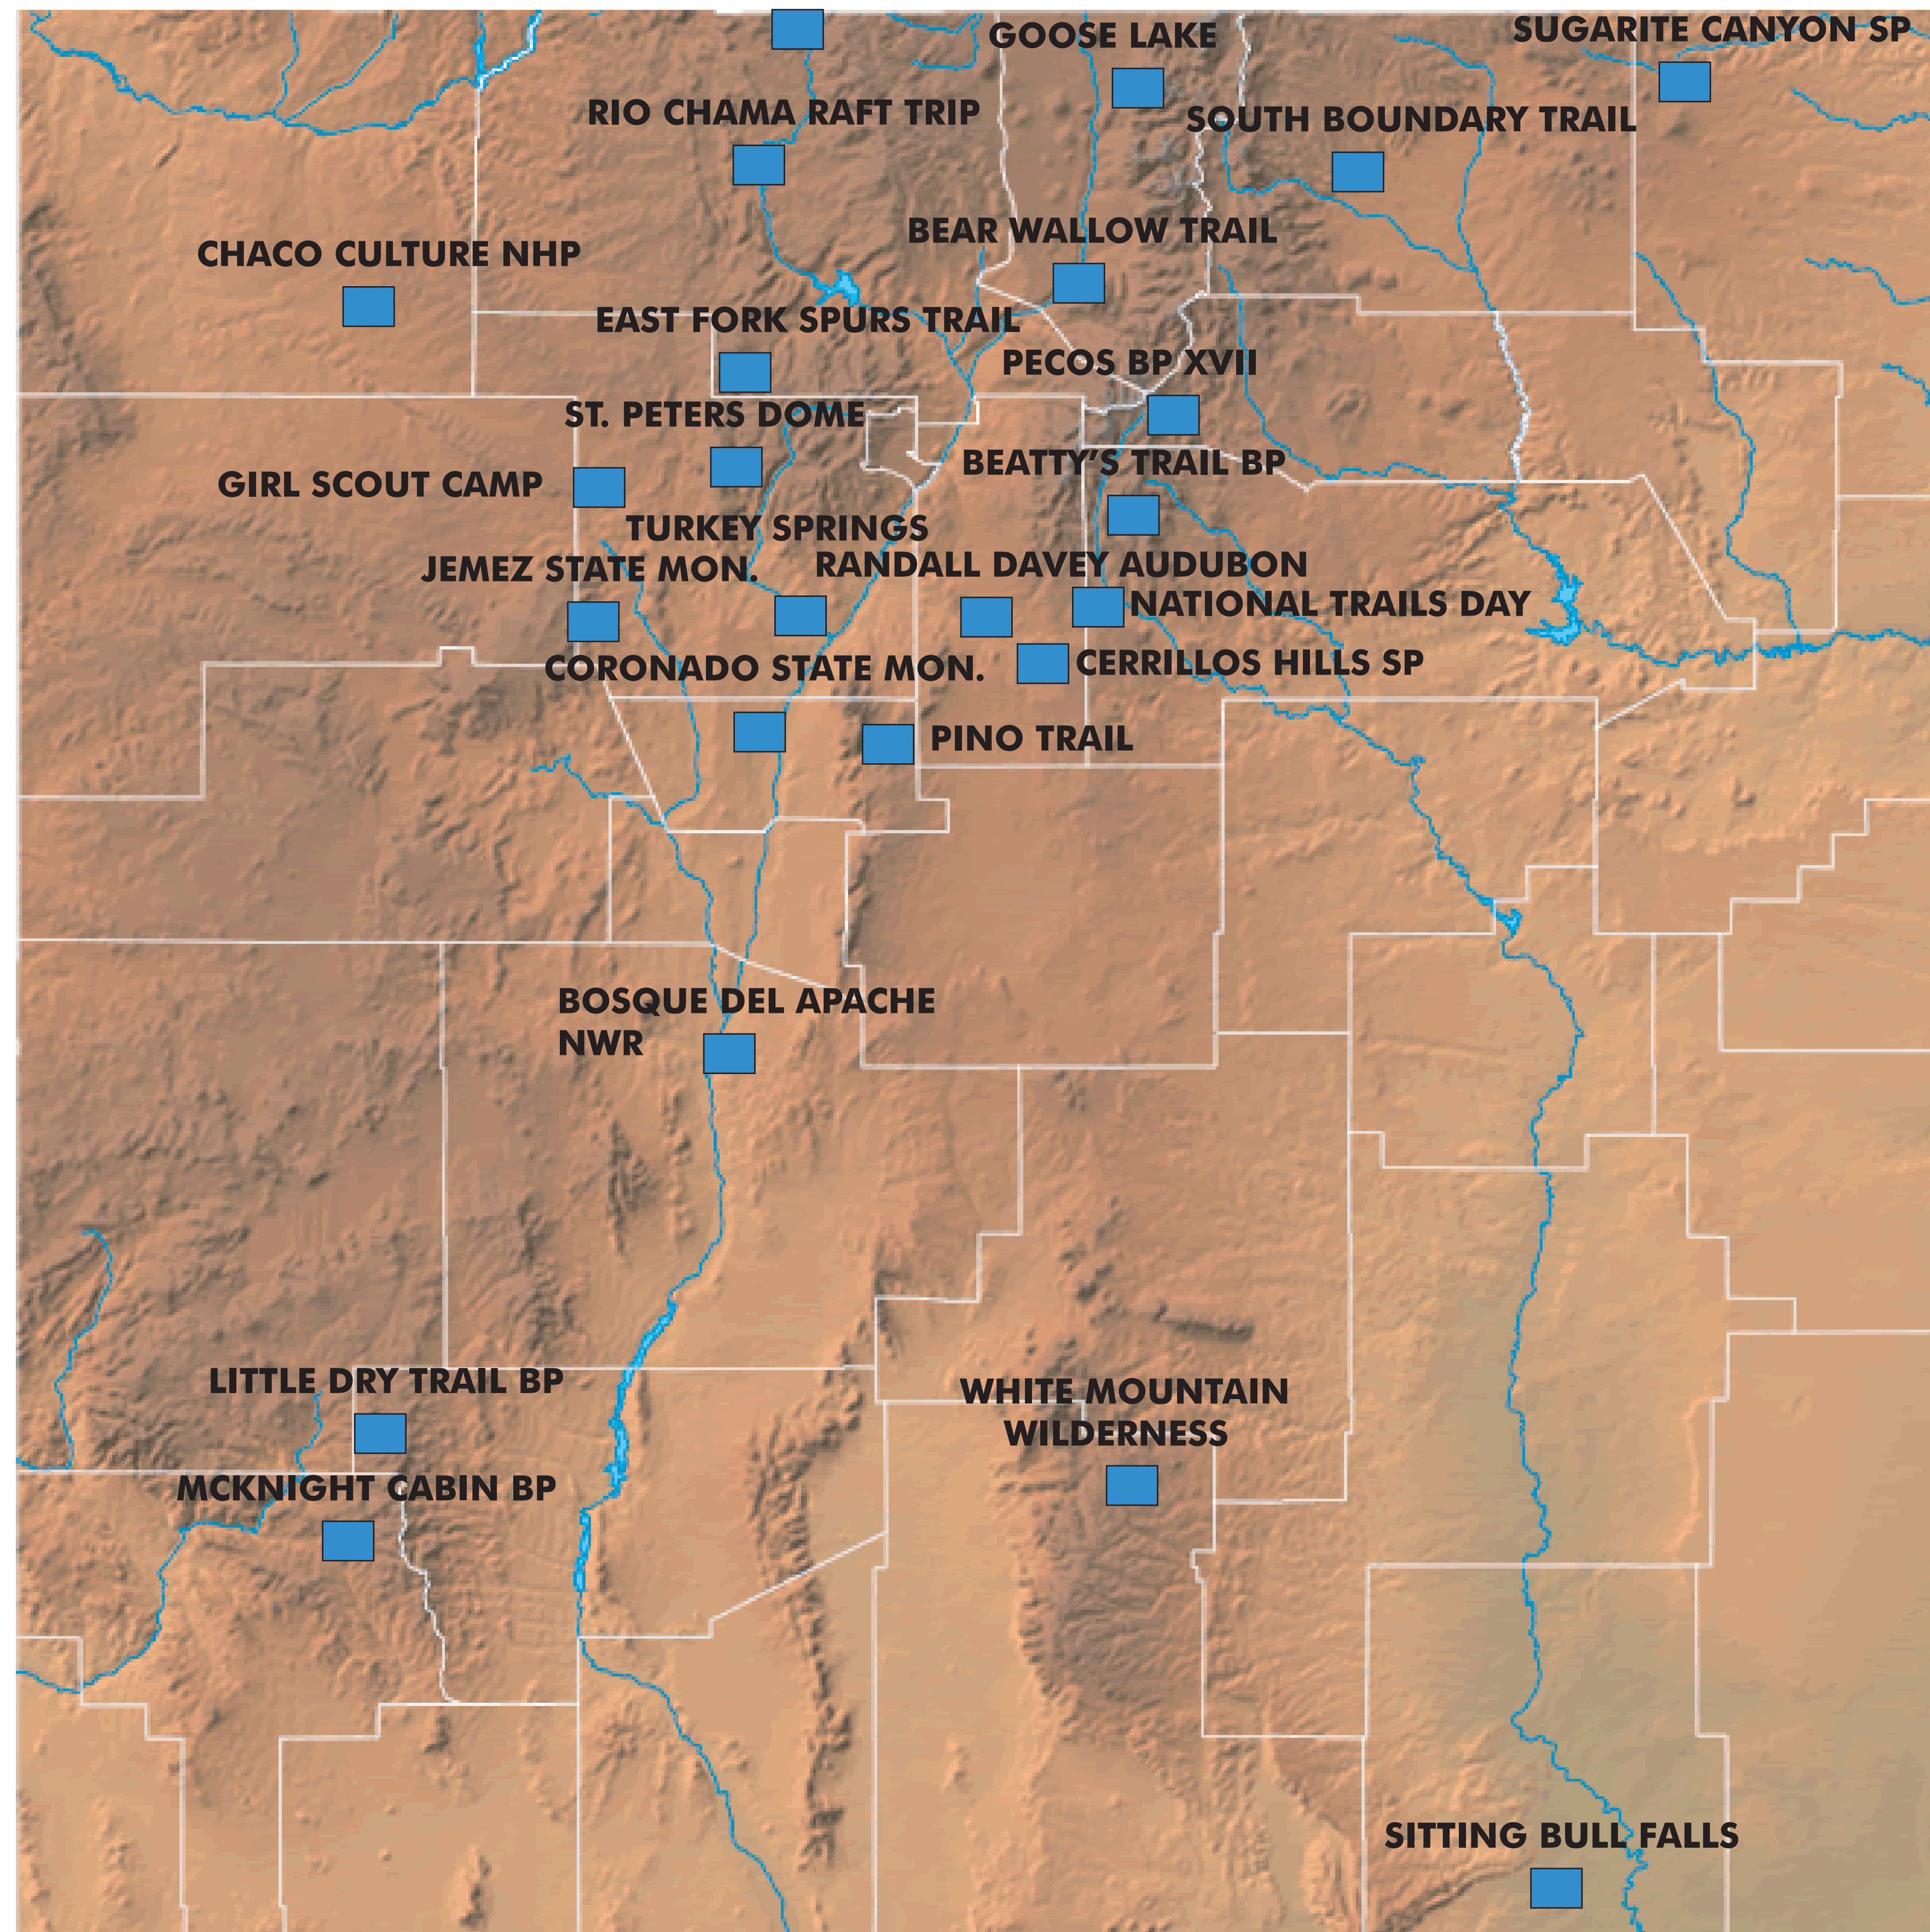

**SARGENT WILDLIFE MGMT AREA**

**NMVFO 2010 PROJECTS**